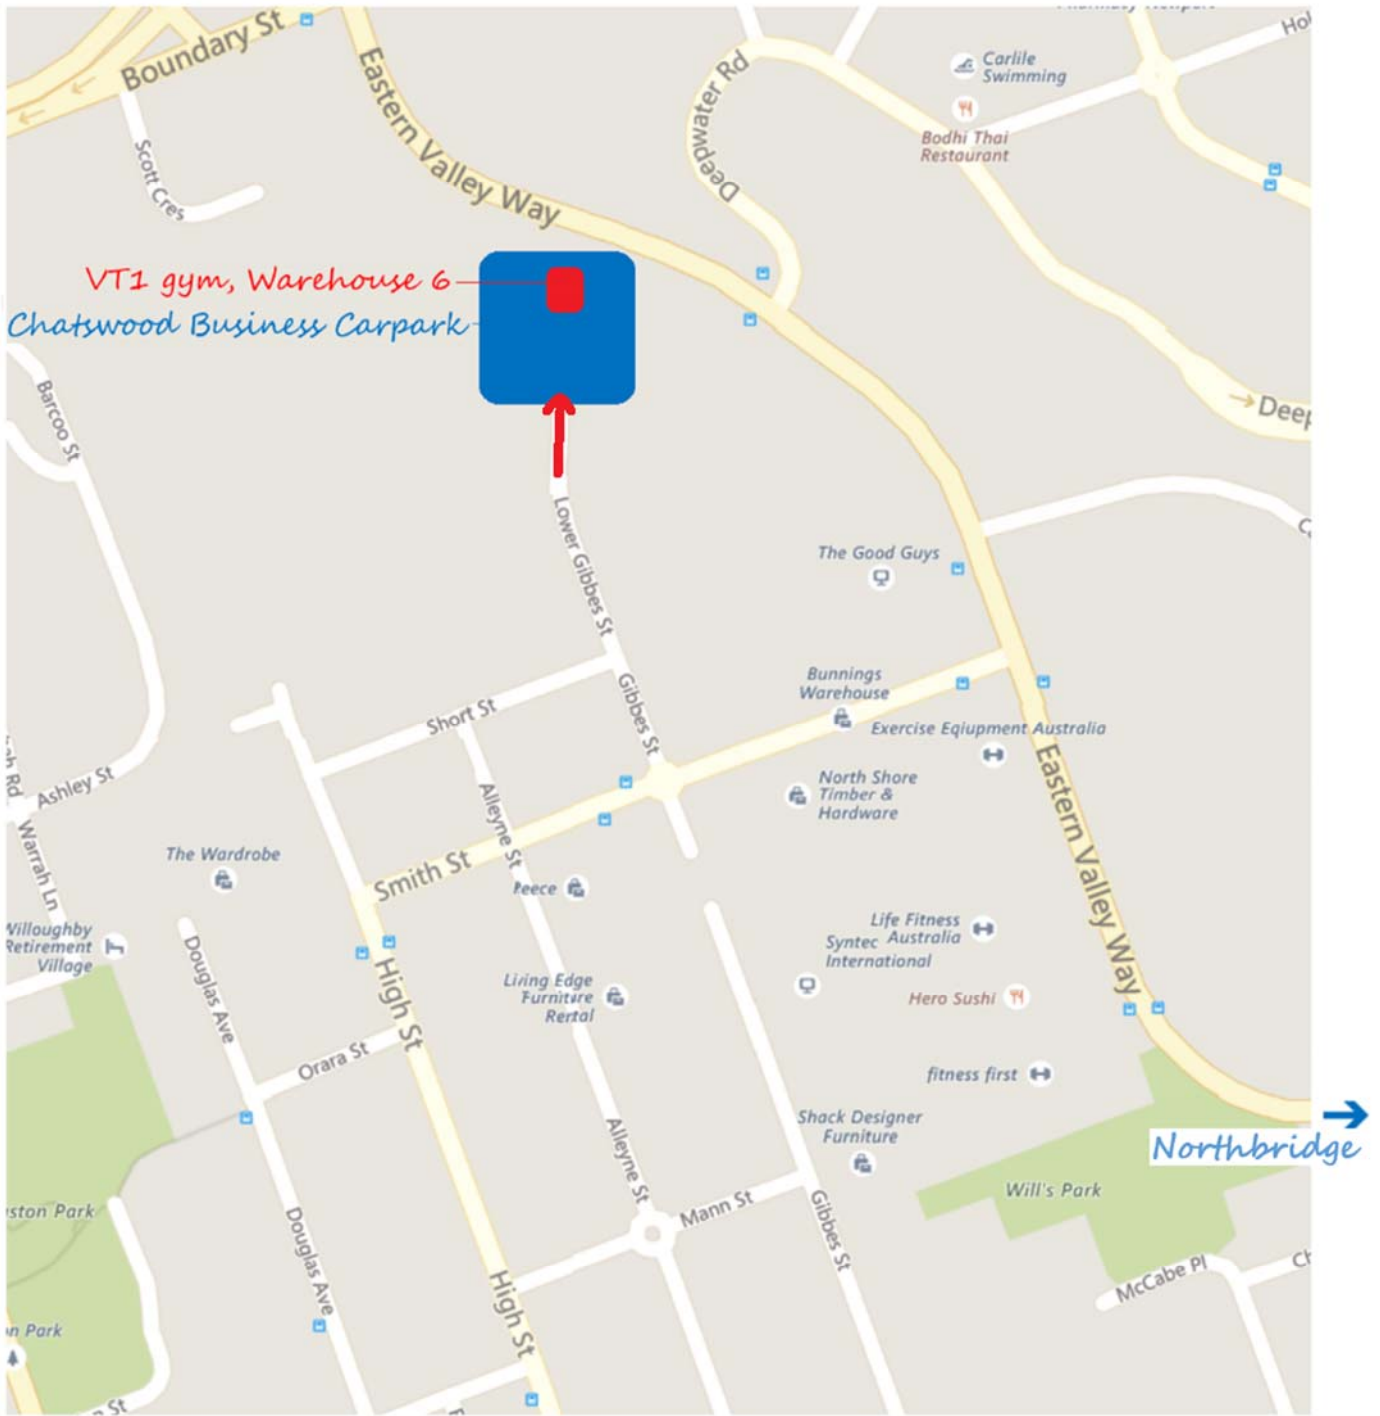

#### Location (map overleaf)

Location and parking at Chatswood VT1 Gym of Punchin' Parko's Exercise Program (PPEP)

The program is conducted in Warehouse 6 of Chatswood Business Carpark, at the every end of Lower Gibbes Street. See the map below

Closest GPS co-ordinate is 175 Lower Gibbes St, Chatswood / Roseville

Although Punchin' Parko's Exercise Program is held at the VT1 MMA Academy whose official address is Eastern Valley way

**There is no parking on, or access from, Eastern Valley Way.**

#### Directions

- Proceed all the way to the end of Lower Gibbes Street where there is an overhead sign 'Chatswood Business Carpark' & the driveway up the hill continues to the warehouses.
- Continue straight up the driveway. **Beware of the speed humps.**
- At the top of the driveway a large carpark opens out to your left.
- Park near but not in front of Warehouse 6 or any other warehouse
- If you arrive by mobility scooter, park close to Warehouse 6, but please do not obstruct any entrances.
- The roller-door may be open or shut. Please enter through the right hand door, If the door is locked, ring the buzzer.

➔ Roseville Bridge / Frenchs Forest

➔ Harris Farm Markets

**There is no parking on, or access from, Eastern Valley Way.**